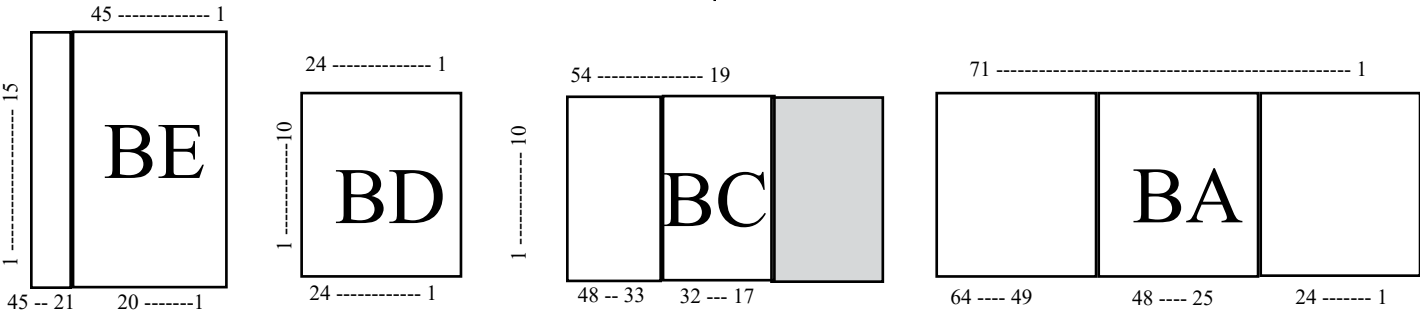

STAGE

\$100 Standing Room ONLY
STAGE FRONT

Standing Room ONLY **\$70** Standing Room ONLY
Party Pit

* Ticket price does not include gate admission into the fair.