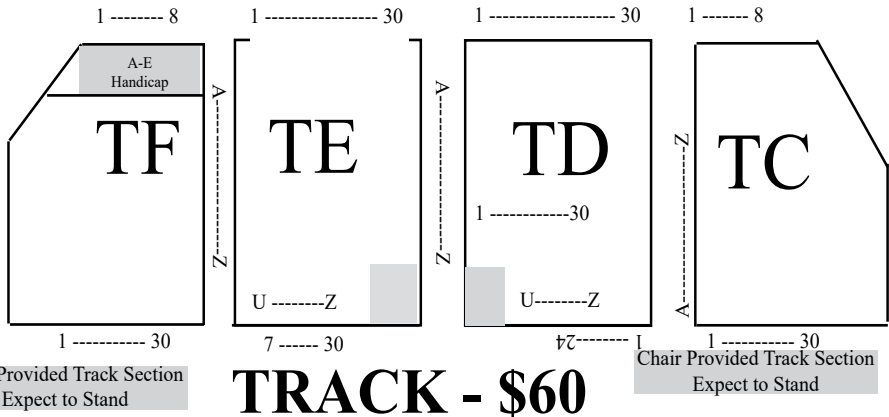

STAGE

\$100 Standing Room ONLY
STAGE FRONT

Standing Room ONLY **\$70** Standing Room ONLY
Party Pit

* Ticket price does not include gate admission into the fair.